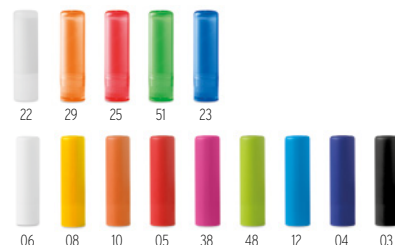

Gloss IT2698

Natural lip balm in assorted colours. Dermatologically tested. SPF10. Flavour: Vanilla. **Size** Ø1,9x7 cm
Print technique Pad printing,DL,RS,PD