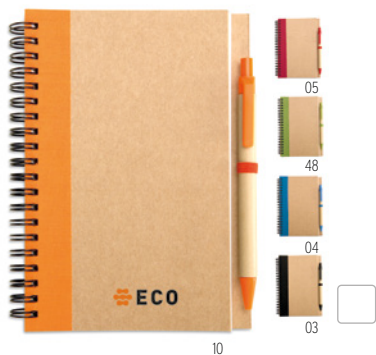

Sonora Plus IT3775
Recycled paper notebook with pen. **Size** 18x13x0,7 cm **Print technique** Pad printing,S,D01,DL,B,L