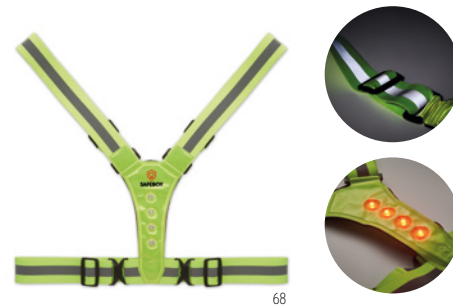

Roundvisible MO2100

Adjustable 360° reflective body belt with 4 LED on front and 4 LED's on the back and silver stripes. Included 2 CR2032 battery. For promotional use only. **Size** 50x44 cm
Print technique Screen printing,DL

Visible Me MO9529

Lycra sports armband with additional reflective feature for enhanced visibility. **Size** 35x4,5 cm
Print technique Screen printing,T1,TD,TR