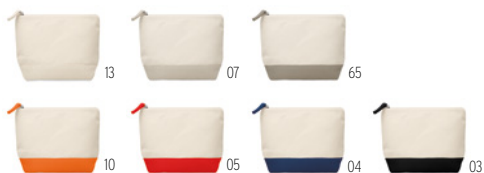

MORE THAN GIFTS

Kleuren MO9815 ● 340gs

Cosmetic bag in cotton with coloured bottom and matching zipper puller. 340 gr/m². **Size** 21,5x5x15 cm
Print technique Screen printing,T1,TD,TR