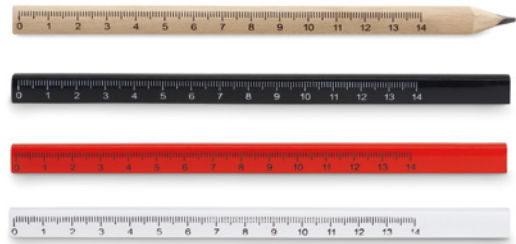

40

03

05

06

Maderos MO8686

Wooden carpenters pencil with 14 cm ruler.
Size 17,5x1x0,8 cm **Print technique** Pad printing,L

Multichillo MO2531 ●

Recycled aluminium multi-function pocket knife. 5 functions: large blade, bottle opener, screwdriver, corkscrew and can opener. **Size** 8,5x2,5 cm **Print technique** Pad printing,L