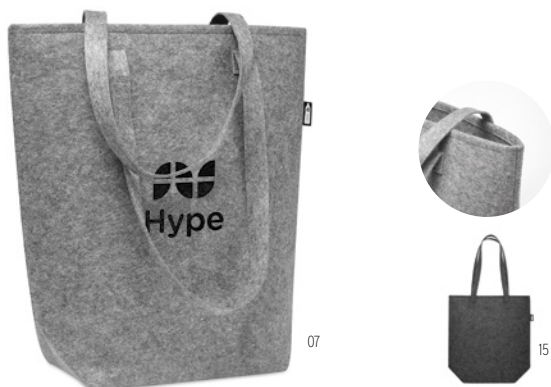

Taslo MO6185

RPET felt shopping bag. **Size** 40x15x42 cm **Print technique** Screen printing,T1,TD,TR,B