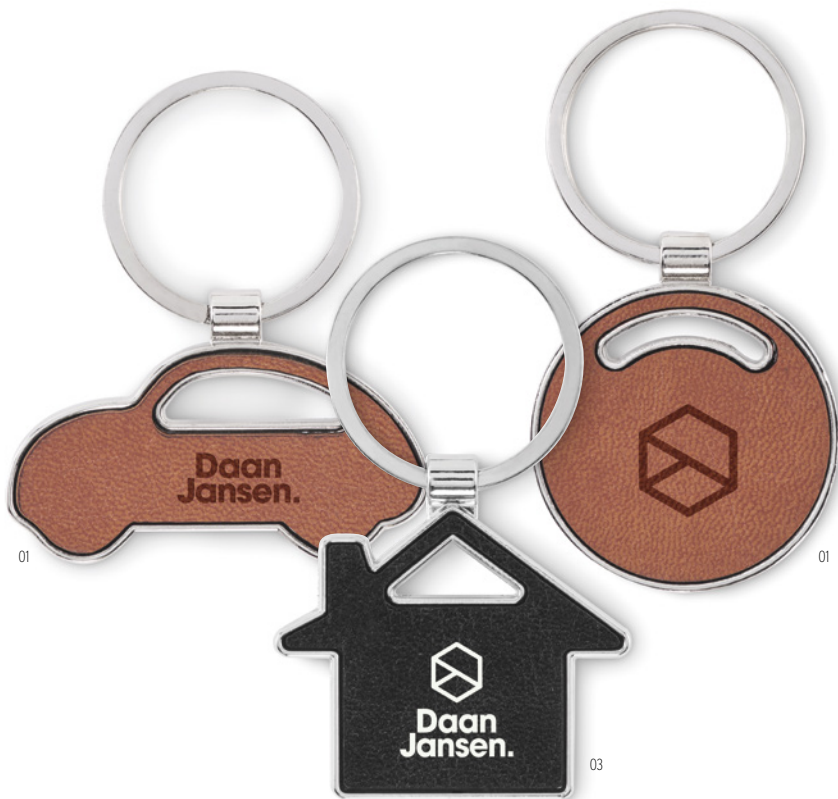

Stylish key rings

Lircle MO2537 ●

Round shaped metal key ring with recycled PU leather inlay.
Size 8x4,2 cm **Print technique** Pad printing,L

Louse MO2538 ●

House shaped metal key ring with recycled PU leather inlay.
Size 7,6x4,8 cm **Print technique** Pad printing,L

Lar MO2539 ●

Car shaped metal key ring with recycled PU leather inlay.
Size 6,7x5,7 cm **Print technique** Pad printing,L