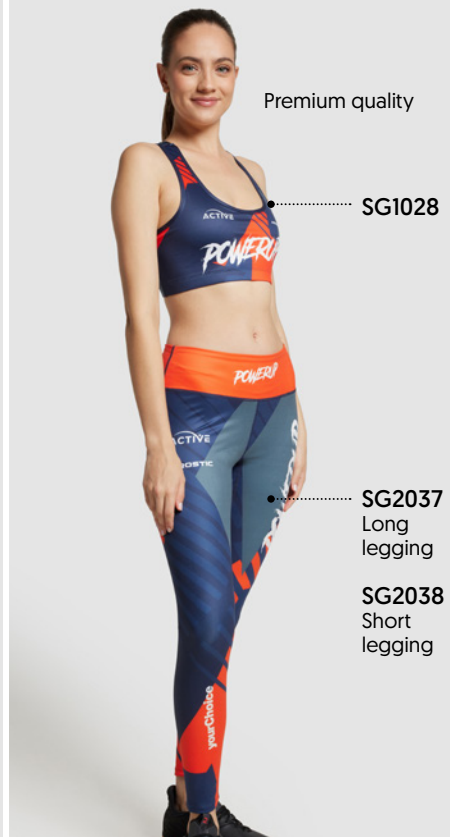

Premium quality

SG1028

SG2037
Long
legging

SG2038
Short
legging