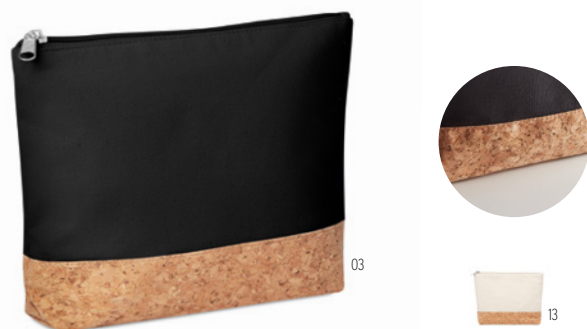

Porto Bag MO9817 220gs

Cosmetic bag in cotton with cork detail at the bottom. 220 gr/m². Cork is a natural material, due to its structural nature and surface porosity the final print result per item may have deviations. **Size** 24x5x17 cm **Print technique** Screen printing,T1,TD,TR