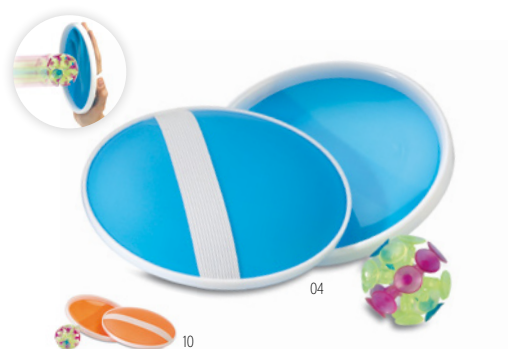

Catch&Play IT3852

Ball catch game including one suction ball and a pair of suction ball holders. **Size** Ø15x2 cm
Print technique Pad printing,DL