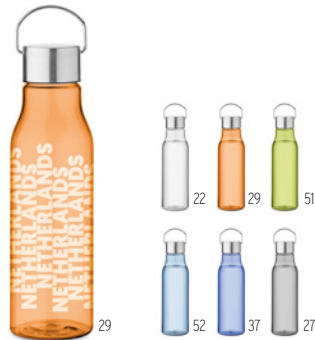

Vernal MO6976
Drinking bottle in RPET which is BPA free and stainless steel cap with lid handle. Leak free. Capacity: 600 ml. **Size** Ø6x23 cm **Print technique** Round screen printing,RD,PL