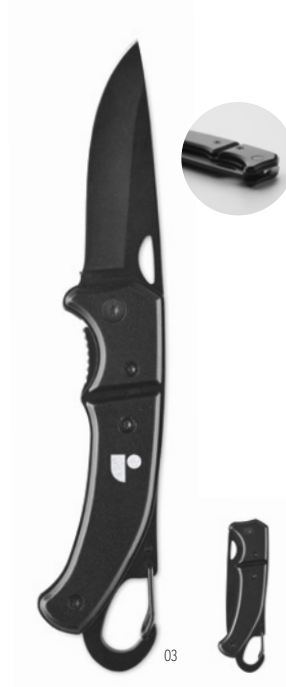

Skrp MO2297

Stainless steel foldable knife in acacia wooden handle. Blade length: 6 cm. **Size** 9,1x2,4x1,4 cm **Print technique** Pad printing, L

Fife MO2364

Aluminium foldable knife with carabiner. Blade in stainless steel. The carabiner is not for climbing (non-professional use). **Size** 10x3x1 cm **Print technique** Pad printing, L