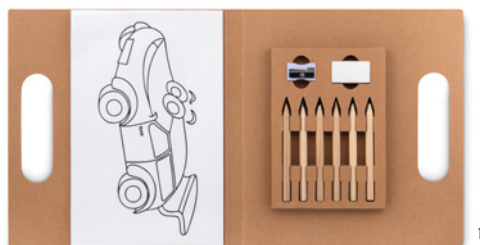

Folder2 Go MO9544
Children colouring set with 30 colouring recycled paper sheets. Includes 6 colouring pencils, sharpener and eraser.
Size 20x1,6x21 cm **Print technique** Pad printing,S,D01,DL