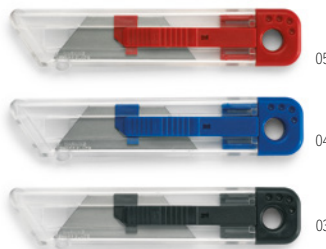

05

04

03

Highcut IT3011

Retractable knife. Clear finish and coloured body.
Size 12,5x2,5x1,5 cm **Print technique** Pad printing,D01,DL