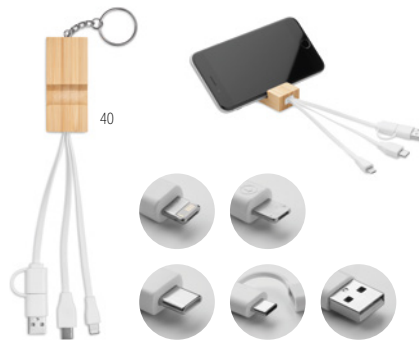

Clauerc MO2295

Bamboo key ring with phone stand functionality and integrated charging cable. Input: 2-in-1 Type-C & Type-A. Output: Type-C and micro-B (2-in-1 pin). **Size** 2,7x1,6x19,5 cm **Print technique** Pad printing,DO1,DL,L