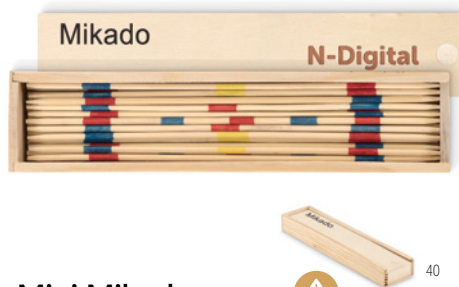

Mini Mikado MO9189

Wooden mikado set. Presented in wooden box.
Size 19x4x2 cm **Print technique** Pad printing,L,S