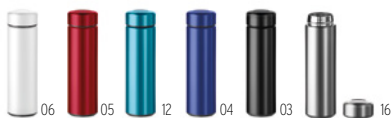

Patago MO9810

Double wall stainless steel insulating vacuum flask with additional tea infuser. Capacity 425 ml. Leak free. **Size** Ø6x22,5 cm **Print technique** Round screen printing, RL, RD, DL, L, P, D01