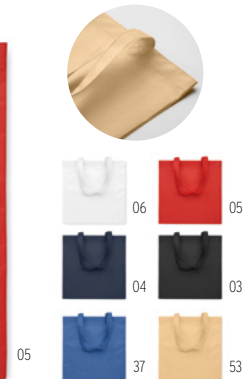

Kaimani MO2194 •

Shopping or beach bag in RPET nonwoven with long handles. 80 gr/m². **Size** 38x42 cm
Print technique Screen printing,T1,TR,TD