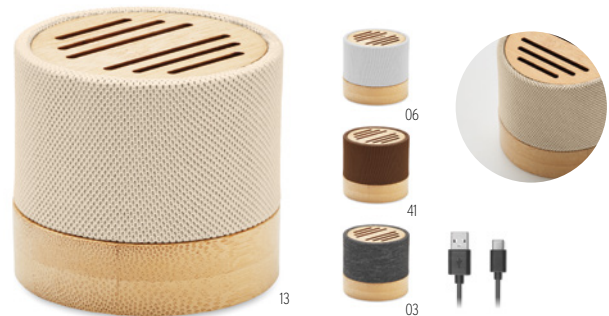

Boo! MO6847

5.0 wireless speaker in RPET casing with bamboo detail on top. 1 Rechargeable Li-ION 300 mAh battery included. Includes an SD card port and an AUX/ USB cable. Output data: 3W, 3 Ohm and 5V. Playing time approx. 3h. **Size** Ø6,1x5,3 cm **Print technique** Round screen printing ,L,P