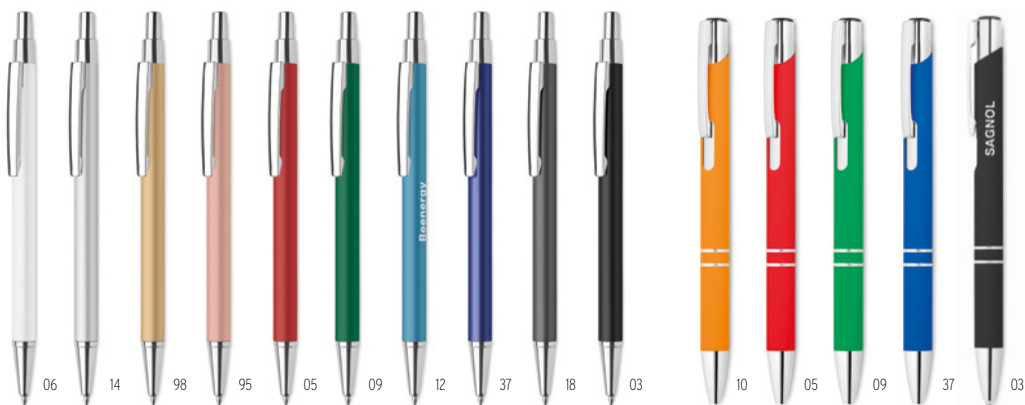

Dana MO6560

Push button ball pen in recycled aluminium. Blue ink.
Size Ø0,8x14 cm **Print technique** Pad printing,L

Aosta MO8857

Push button ball pen in rubberized finish. Blue ink. **Size** Ø1x13,5 cm **Print technique** Laser engraving