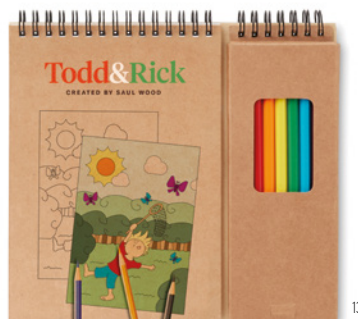

Colopad MO8769
Colouring set with 24 pages 6 of which have pictures to colour in and 18 blank pages. Includes 8 colouring pencils.
Size 21,5x18,5x1 cm **Print technique** Screen printing