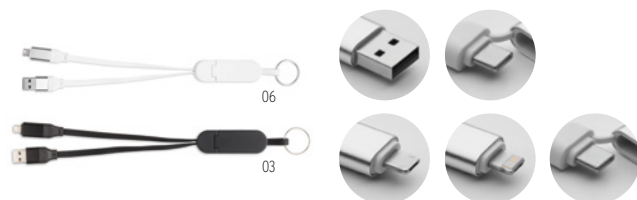

Power up the digital lifestyle with smart, sleek gadgets that connect, impress, and leave your brand on standby.

Hi-Speed charging cables 60W

Caboo MO2520

60W charging cable in RPET with bamboo details. Input: 2-in-1 Type-C and Type-A. Output: Type-C and 2-in-1 pin. **Size** 100x2,8x1 cm **Print technique** Pad printing,L,DL,D01

Cabo MO2443

60W cable in recycled ABS casing with keyring and phone stand. Input: 2-in-1 Type-C and Type-A. Output: Type-C and micro-B (2-in-1 pin). Cable length: 26 cm. **Size** 2,1x1,1x27,5 cm **Print technique** Pad printing,DL,D01