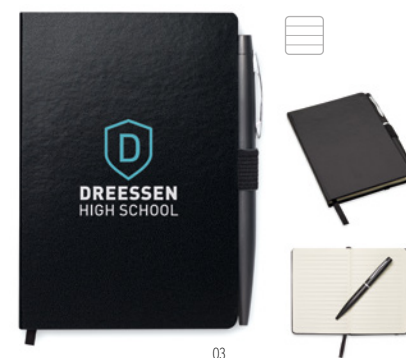

Eleganote MO2195

Gift set. Recycled leather (75%) A5 notebook with hard cover. Casebound. 160 lined pages made out of recycled paper (80 sheets). Matching elastic closure strap, ribbon page-marker and pen holder. Matching twist metal pen. Blue ink. Presented in a craft paper box. **Size** 24x1,6x19,4 cm **Print technique** Pad printing,S,DL,T1,TD,TR,L

Neilo Set MO9348

A5 notebook with 2-in-1 stylus ball pen. Hard PU cover. Casebound. 144 lined pages (72 sheets). Matching ball pen with touch screen stylus. Blue ink. Matching elastic closure strap and ribbon bookmark. **Size** 14x1x21 cm **Print technique** Pad printing,S,L

Notaplus MO8108

A5 notebook with pen. Hard PU cover. Casebound. 144 lined pages (72 sheets). Matching elastic closure strap, ribbon bookmark and pen holder. Matching metal push button ball pen. Blue ink. **Size** 21x14,5x1,2 cm **Print technique** Pad printing,S,B,L