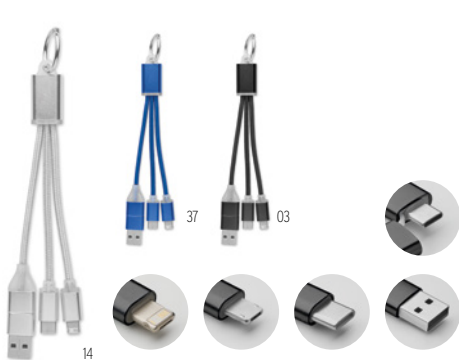

40

Chargoo MO2450 •   

15W wireless charger with 3-in-1 charging cable with assorted connectors. Presented in bamboo magnetic closure box with strap. Type-C to Type C cable, C to USB-A, C to micro-B, C connectors. **Size** 9x6x1,9 cm **Print technique** Pad printing,L,DL,D01

03

Yapo MO6823  

Compact storage for cable, connector and cards with wireless charger 15W and phone stand functionality. Including data transfer and power transmission cable: type C to C cable with converters to micro B, 2-in-1 pin. C to A adapter, SIM card ejector pin and space for 2 Nano Sim and 1 TF card. **Size** 5,7x8,6x1 cm **Print technique** Pad printing

06

Supable MO2156

9 in 1 cable and connector set. Data transfer and power transmission cable (480 Mbps): Type-C to Type-C. Adapters: Type-C to Type-A and Type- C to 2-in-1 & micro-B. Micro and Nano SIM storage slots. Ejector pin tool. **Size** 3,0x1,6x10,7 cm **Print technique** Pad printing,DO1,DL,PD