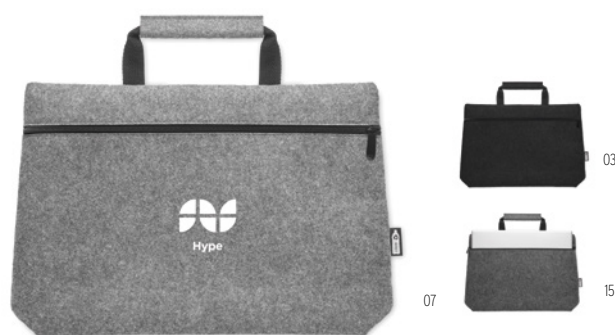

Tapla MO6718

15"

RPET felt 15 inch zippered laptop bag with zippered main compartment and inner pocket. **Size** 38x6,5x28 cm **Print technique** Screen printing,T1,TD,TR