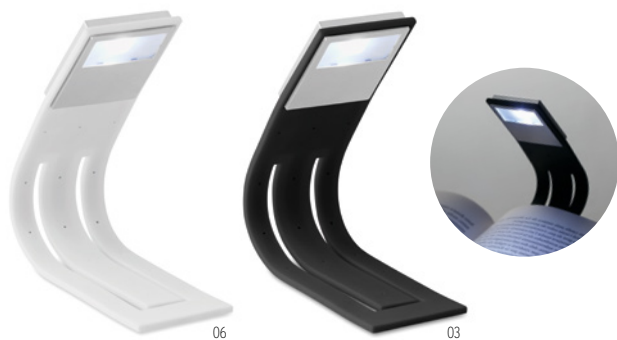

Flexilight MO9460

LED reading light book mark. With flexible body for easy beam angle adjustment. 2 CR2032 batteries included. **Size** 20,5x4 cm **Print technique** Pad printing, D01, DL