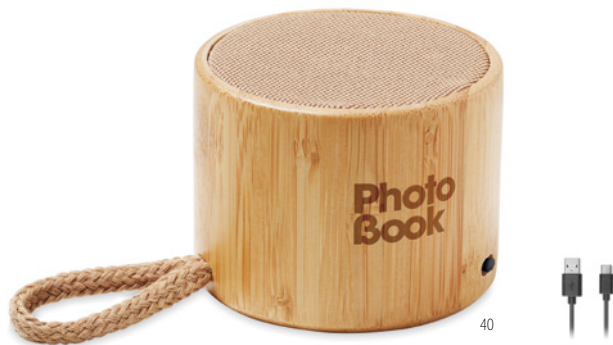

Cool MO6890

5.1 wireless speaker in ABS with bamboo casing, cotton on top and hanging loop. 1 Rechargeable Li-POL 300 mAh battery included. Includes an SD card port and an AUX/ USB cable. Output data: 3W, 3 Ohm and 5V. Playing time approx. 3h. **Size** Ø7,1x5,4 cm **Print technique** Pad printing,L