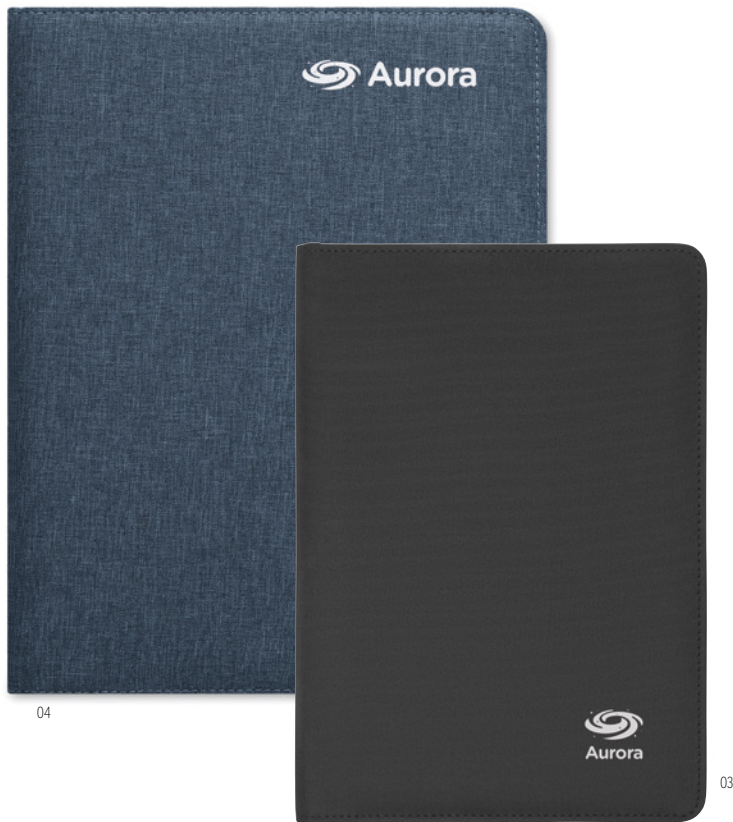

Casove MO6487 ●

A4 conference folder with RPET cover. 20 lined bamboo paper sheets notepad. Shaped inner pocket. 2 card holders. Pen holder. **Size** 24,3x31,2x1,4 cm **Print technique** Screen transfer,STD,TR

Folio MO2569 ●

A5 portfolio in 2 tone 300D RPET. Replaceable A5 notepad. 40 white lined bamboo paper pages (20 sheets). Pen holder. Cardholders inner side and one big compartment. **Size** 17x1,3x24 cm **Print technique** Screen printing,T1,TD,TR