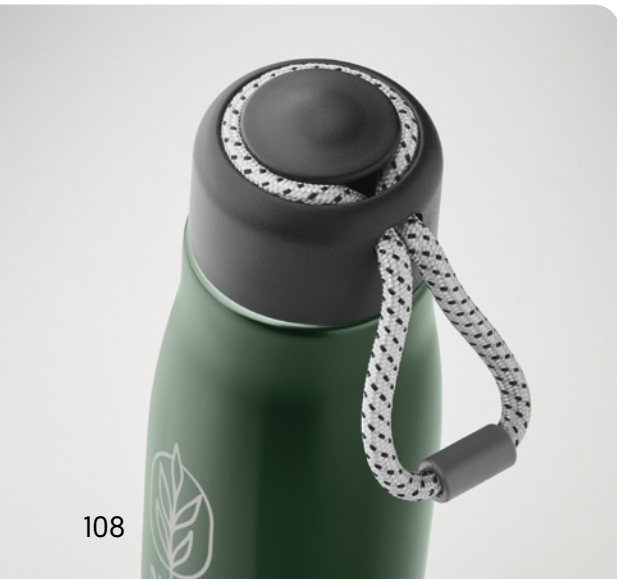

Eating & Drinking

MO2304 , 88

MO2493 , 151

MO1804 , 60

Savor the moment with thoughtful gifts that bring people and your brand together.

MO2493 › 151

Your go-to double wall bottle

This durable bottle is always ready to roll. Designed with an integrated cord grip, recycled materials and a capacity of 500 ml.