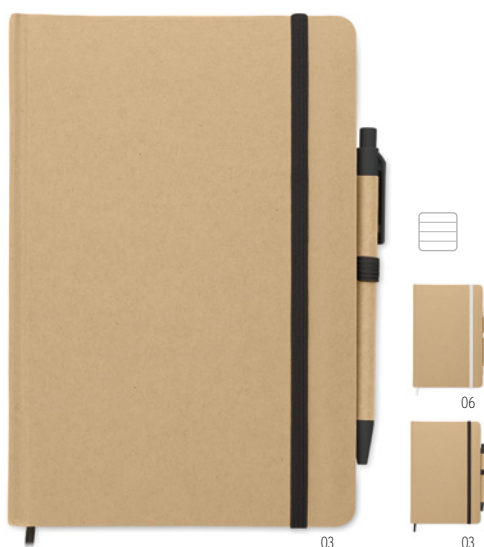

03

03

Cartopad MO7626

Recycled paper notebook with matching pen. Soft paper cover with pen holder. Casebound. 160 lined recycled paper pages (80 sheets). Matching push button ball pen in recycled carton and biodegradable plastic. Blue ink. **Size** 11x8,5x0,9 cm **Print technique** Pad printing