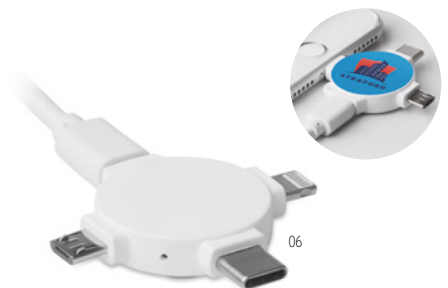

Ligo Cable MO9654

3-in-1 charging cable with 3 different connectors, micro-USB, type-c and double sided connector. Suitable for iOS and Android devices. Ideal for full colour personalisation. **Size** 04,4x0,7 cm **Print technique** Pad printing,PD,DO1,DL