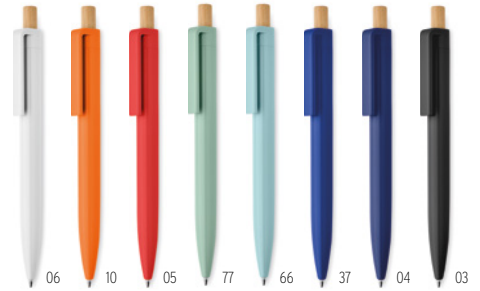

Penu MO2304

Push button ball pen in recycled ABS with bamboo push button. Blue ink. **Size** 13,4x1,5x1,1 cm **Print technique** Round screen printing ,P