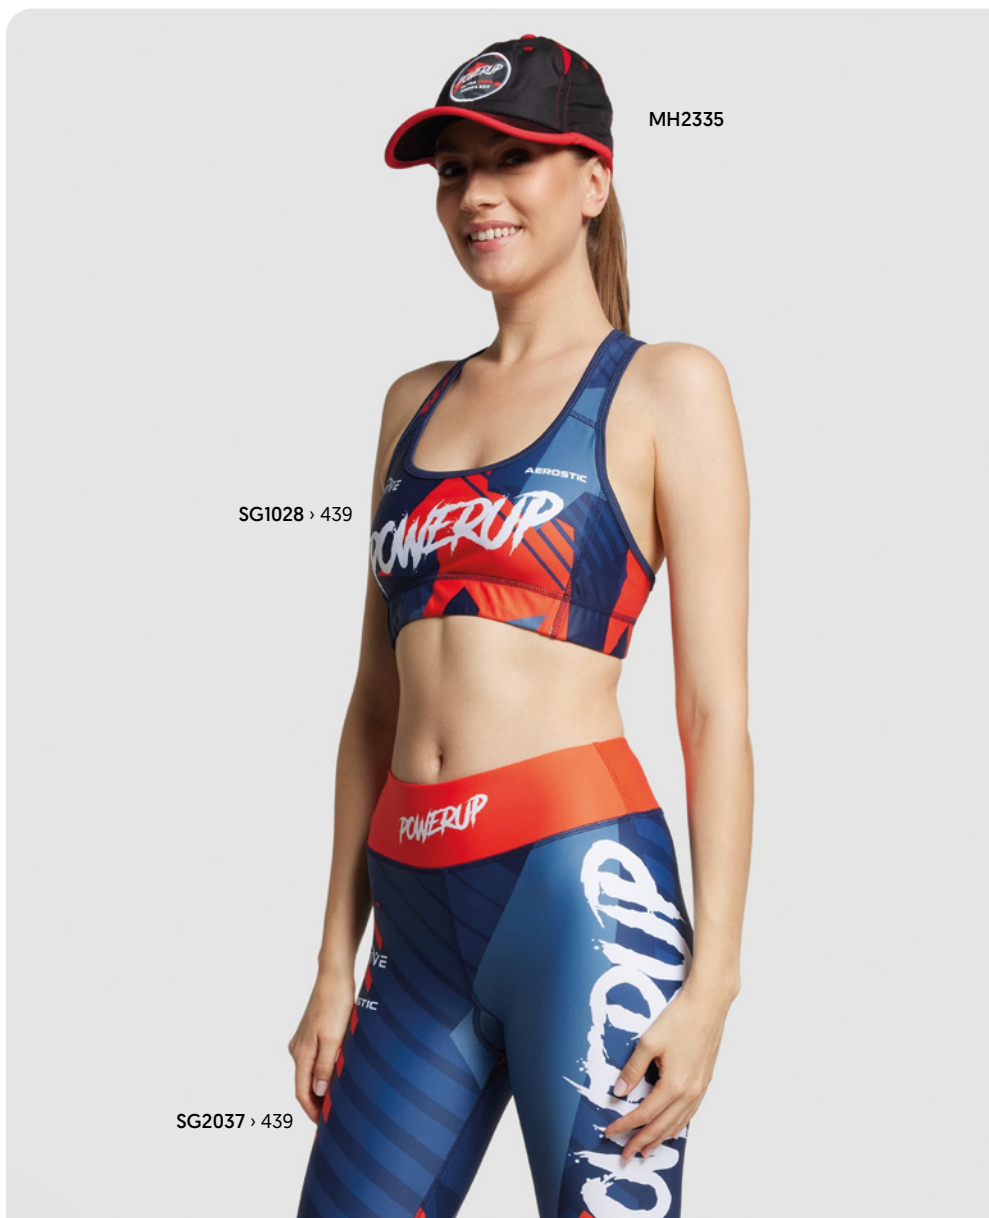

Pick your favourite style and
customise it in the colours of your
choice, matching your brand.

Delivery time: from 6 weeks.

MH2335

SG1028 › 439

SG2037 › 439

MH2335

yourChoice

MH2336